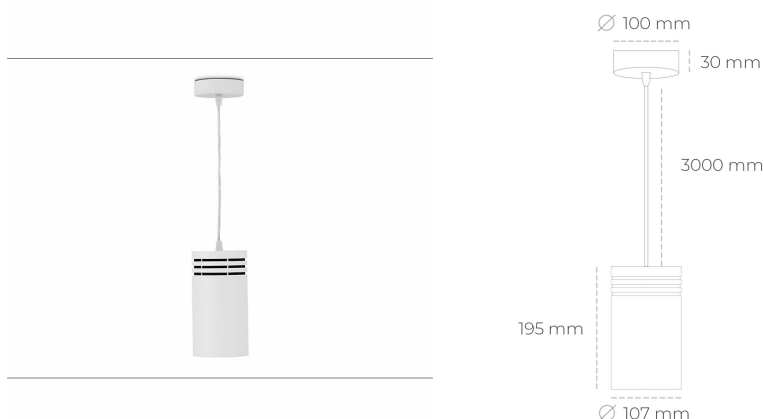

DOWNLIGHT LIDER Z 850 14W 38° WHITE | ON/OFF

LED	COB
Light colour	5000 [K] |
CRI	80
Led chip flux	2027 [lm]
Luminous flux	1824 [lm]
System power	14 [W]
Luminaire Efficiency	130 [lm/W]
Beam angle	38°
Controller	ON/OFF
MacAdam	3 SDCM

Downlight LED

Suspended LED downlight. Aluminium housing. Plastic cover included. Available in white, black and grey. Any RAL palette colour available on enquiry. Power cord - 300cm. Reflector beams available: 15°, 23° 38°, 34° and 60°. Maximum power is 31W.

LUMINAIRE

Weight	1,17 [kg]
Protection rating IP , IK , class	IP 20, IK 1,
Luminaire colour	WHITE
Cover	Plastic
Operating voltage	220-240V 50-60Hz

Note: All data are typical values. Tolerance of measurements +/-10% System features may change with product improvements due to technical advances.

OPTIONS

RAL colours on inquiry, honeycomb louver on inquiry , Casambi on inquiry, DALI on inquiry, Phase-cut dimming on inquiry.

Generated: 29.06.2024

+48 32 388 80 00

www.cora.pl
cora@cora.pl

Street: Ignatza Hakuby 18
41-914 Bytom, Polska