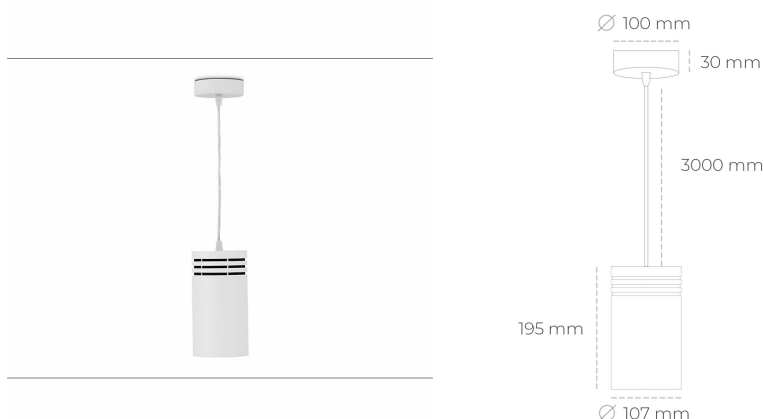

DOWNLIGHT LIDER Z 850 31W 15° WHITE | ON/OFF

LED	COB
Light colour	5000 [K] |
CRI	80
Led chip flux	4633 [lm]
Luminous flux	4169 [lm]
System power	31 [W]
Luminaire Efficiency	134 [lm/W]
Beam angle	15°
Controller	ON/OFF
MacAdam	3 SDCM

Downlight LED

Suspended LED downlight. Aluminium housing. Plastic cover included. Available in white, black and grey. Any RAL palette colour available on enquiry. Power cord - 300cm. Reflector beams available: 15°, 23° 38°, 34° and 60°. Maximum power is 31W.

LUMINAIRE

Weight	1,17 [kg]
Protection rating IP , IK , class	IP 20, IK 1,
Luminaire colour	WHITE
Cover	Plastic
Operating voltage	220-240V 50-60Hz

Note: All data are typical values. Tolerance of measurements +/-10% System features may change with product improvements due to technical advances.

OPTIONS

RAL colours on inquiry, honeycomb louver on inquiry , Casambi on inquiry, DALI on inquiry, Phase-cut dimming on inquiry.

Generated: 26.06.2024

+48 32 388 80 00

www.cora.pl
cora@cora.pl

Street: Ignatza Hakuby 18
41-914 Bytom, Polska