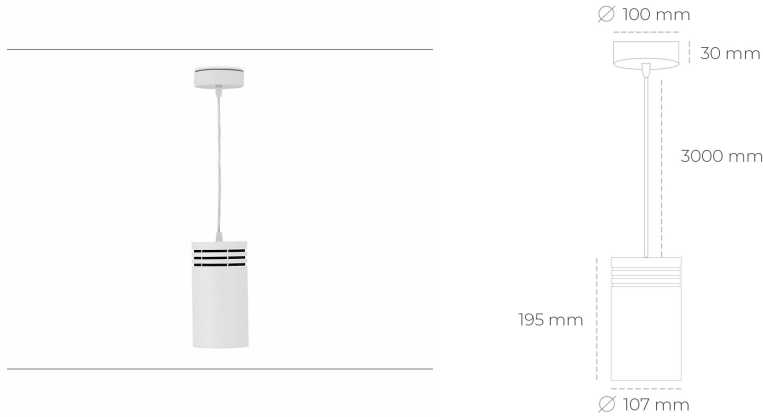

DOWNLIGHT LIDER Z 850 31W 15° WHITE | ON/OFF

Article number: N202-K0003-RF850-H5-G15-ZA03_800-S1-###

LED	COB
Light colour	5000 [K]
CRI	80
Led chip flux	4633 [lm]
Luminous flux	4169 [lm]
System power	31 [W]
Luminaire Efficiency	134 [lm/W]
Beam angle	15°
Controller	ON/OFF
MacAdam	3 SDCM

Downlight LED

Suspended LED downlight. Aluminium housing. Plastic cover included. Available in white, black and grey. Any RAL palette colour available on enquiry. Power cord - 300cm. Reflector beams available: 15°, 23° 38°, 34° and 60°. Maximum power is 31W.

LUMINAIRE

Weight	1,17 [kg]
Protection rating IP , IK , class	IP 20, IK 1,
Luminaire colour	Plastic
Cover	220-240V 50-60Hz
Operating voltage	

Note: All data are typical values. Tolerance of measurements +/-10% System features may change with product improvements due to technical advances.