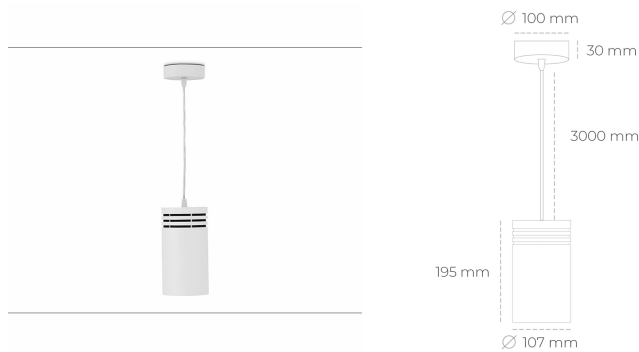

# DOWNLIGHT LIDER Z 850 23W 15° WHITE | ON/OFF

Article number: N202-K0003-RF850-H5-G15-ZA02\_600-S1-###

LED	COB
Light colour	5000 [K]
CRI	80
Led chip flux	3475 [lm]
Luminous flux	3127 [lm]
System power	23 [W]
Luminaire Efficiency	136 [lm/W]
Beam angle	15°
Controller	ON/OFF
MacAdam	3 SDCM

### Downlight LED

Suspended LED downlight. Aluminium housing. Plastic cover included. Available in white, black and grey. Any RAL palette colour available on enquiry. Power cord - 300cm. Reflector beams available: 15°, 23° 38°, 34° and 60°. Maximum power is 31W.

### LUMINAIRE

Weight	1.17 [kg]
Protection rating IP , IK , class	IP 20, IK 1,
Luminaire colour	WHITE
Cover	Plastic
Operating voltage	220-240V 50-60Hz

Note: All data are typical values. Tolerance of measurements +/-10%  
System features may change with product improvements due to technical advances.