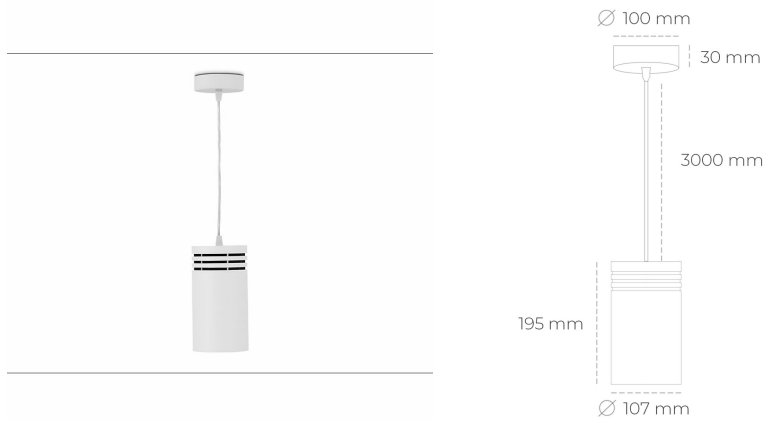

DOWNLIGHT LIDER Z 850 21W 15° WHITE | ON/OFF

Article number: N202-K0003-RF850-H5-G15-ZA02_550-S1-###

LED	COB
Light colour	5000 [K]
CRI	80
Led chip flux	3185 [lm]
Luminous flux	2866 [lm]
System power	21 [W]
Luminaire Efficiency	136 [lm/W]
Beam angle	15°
Controller	ON/OFF
MacAdam	3 SDCM

Downlight LED

Suspended LED downlight. Aluminium housing. Plastic cover included. Available in white, black and grey. Any RAL palette colour available on enquiry. Power cord - 300cm. Reflector beams available: 15°, 23° 38°, 34° and 60°. Maximum power is 31W.

LUMINAIRE

Weight	1,17 [kg]
Protection rating IP , IK , class	IP 20, IK 1,
Luminaire colour	WHITE
Cover	Plastic
Operating voltage	220-240V 50-60Hz

Note: All data are typical values. Tolerance of measurements +/-10% System features may change with product improvements due to technical advances.