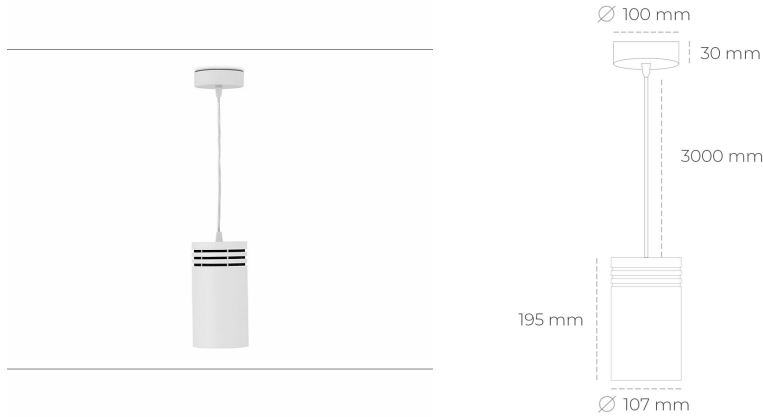

## DOWNLIGHT LIDER Z 840 19W 60° WHITE | ON/OFF

Article number: N202-K0003-RF840-H5-G60-ZA01\_500-S1-###

LED	COB
Light colour	4000 [K]
CRI	80
Led chip flux	2839 [lm]
Luminous flux	2555 [lm]
System power	19 [W]
Luminaire Efficiency	134 [lm/W]
Beam angle	60°
Controller	ON/OFF
MacAdam	3 SDCM

### Downlight LED

Suspended LED downlight. Aluminium housing. Plastic cover included. Available in white, black and grey. Any RAL palette colour available on enquiry. Power cord - 300cm. Reflector beams available: 15°, 23° 38°, 34° and 60°. Maximum power is 31W.

### LUMINAIRE

Weight	1,17 [kg]
Protection rating IP , IK , class	IP 20, IK 1,
Luminaire colour	WHITE
Cover	Plastic
Operating voltage	220-240V 50-60Hz

Note: All data are typical values. Tolerance of measurements +/-10% System features may change with product improvements due to technical advances.