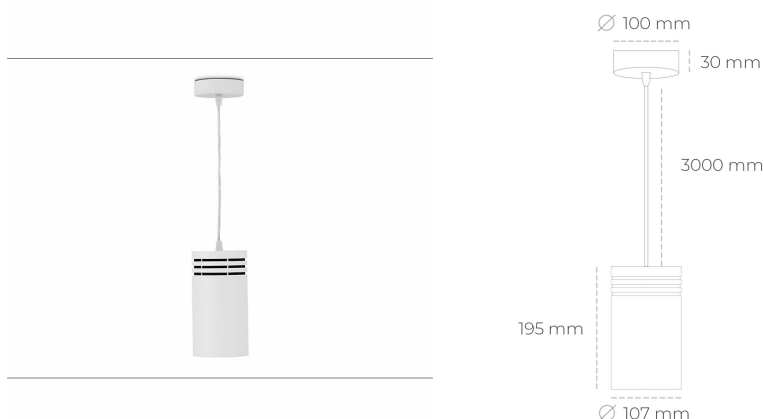

DOWNLIGHT LIDER Z 840 23W 45° WHITE | ON/OFF

LED	COB
Light colour	4000 [K] |
CRI	80
Led chip flux	3407 [lm]
Luminous flux	3066 [lm]
System power	23 [W]
Luminaire Efficiency	133 [lm/W]
Beam angle	45°
Controller	ON/OFF
MacAdam	3 SDCM

Downlight LED

Suspended LED downlight. Aluminium housing. Plastic cover included. Available in white, black and grey. Any RAL palette colour available on enquiry. Power cord - 300cm. Reflector beams available: 15°, 23° 38°, 34° and 60°. Maximum power is 31W.

LUMINAIRE

Weight	1,17 [kg]
Protection rating IP , IK , class	IP 20, IK 1,
Luminaire colour	Plastic
Cover	220-240V 50-60Hz
Operating voltage	

Note: All data are typical values. Tolerance of measurements +/-10% System features may change with product improvements due to technical advances.

OPTIONS

RAL colours on inquiry, honeycomb louver on inquiry , Casambi on inquiry, DALI on inquiry, Phase-cut dimming on inquiry.

Generated: 17.09.2024

+48 32 388 80 00

www.cora.pl
cora@cora.pl

Street: Ignatza Hakuby 18
41-914 Bytom, Polska