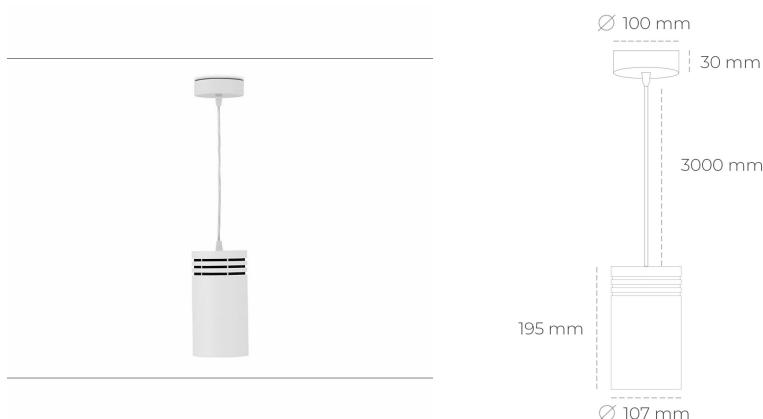

DOWNLIGHT LIDER Z 840 25W 23° WHITE | ON/OFF

Article number: N202-K0003-RF840-H5-G23-ZA02_650-S1-###

LED	COB
Light colour	4000 [K]
CRI	80
Led chip flux	3690 [lm]
Luminous flux	3321 [lm]
System power	25 [W]
Luminaire Efficiency	133 [lm/W]
Beam angle	23°
Controller	ON/OFF
MacAdam	3 SDCM

Downlight LED

Suspended LED downlight. Aluminium housing. Plastic cover included. Available in white, black and grey. Any RAL palette colour available on enquiry. Power cord - 300cm. Reflector beams available: 15°, 23° 38°, 34° and 60°. Maximum power is 31W.

LUMINAIRE

Weight	1,17 [kg]
Protection rating IP , IK , class	IP 20, IK 1,
Luminaire colour	WHITE
Cover	Plastic
Operating voltage	220-240V 50-60Hz

Note: All data are typical values. Tolerance of measurements +/-10% System features may change with product improvements due to technical advances.