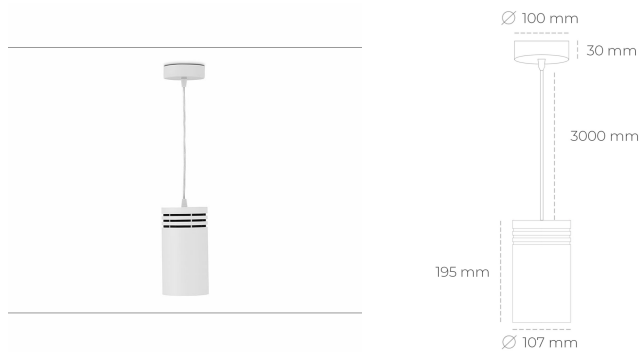

# DOWNLIGHT LIDER Z 835 27W 45° WHITE | ON/OFF

Article number: N202-K0003-RF835-H5-G45-ZA02\_700-S1-###

LED	COB
Light colour	3500 [K]
CRI	80
Led chip flux	3896 [lm]
Luminous flux	3506 [lm]
System power	27 [W]
Luminaire Efficiency	130 [lm/W]
Beam angle	45°
Controller	ON/OFF
MacAdam	3 SDCM

### Downlight LED

Suspended LED downlight. Aluminium housing. Plastic cover included. Available in white, black and grey. Any RAL palette colour available on enquiry. Power cord - 300cm. Reflector beams available: 15°, 23° 38°, 34° and 60°. Maximum power is 31W.

### LUMINAIRE

Weight	1.17 [kg]
Protection rating IP , IK , class	IP 20, IK 1,
Luminaire colour	WHITE
Cover	Plastic
Operating voltage	220-240V 50-60Hz

Note: All data are typical values. Tolerance of measurements +/-10%  
System features may change with product improvements due to technical advances.