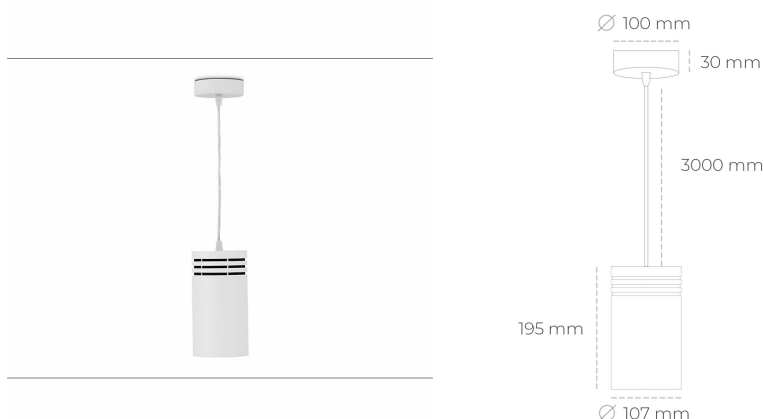

DOWNLIGHT LIDER Z 835 25W 38° WHITE | ON/OFF

LED	COB
Light colour	3500 [K] |
CRI	80
Led chip flux	3618 [lm]
Luminous flux	3256 [lm]
System power	25 [W]
Luminaire Efficiency	130 [lm/W]
Beam angle	38°
Controller	ON/OFF
MacAdam	3 SDCM

Downlight LED

Suspended LED downlight. Aluminium housing. Plastic cover included. Available in white, black and grey. Any RAL palette colour available on enquiry. Power cord - 300cm. Reflector beams available: 15°, 23° 38°, 34° and 60°. Maximum power is 31W.

LUMINAIRE

Weight	1,17 [kg]
Protection rating IP , IK , class	IP 20, IK 1,
Luminaire colour	WHITE
Cover	Plastic
Operating voltage	220-240V 50-60Hz

Note: All data are typical values. Tolerance of measurements +/-10% System features may change with product improvements due to technical advances.

OPTIONS

RAL colours on inquiry, honeycomb louver on inquiry , Casambi on inquiry, DALI on inquiry, Phase-cut dimming on inquiry.

Generated: 16.07.2024

+48 32 388 80 00

www.cora.pl
cora@cora.pl

Street: Ignatza Hakuby 18
41-914 Bytom, Polska