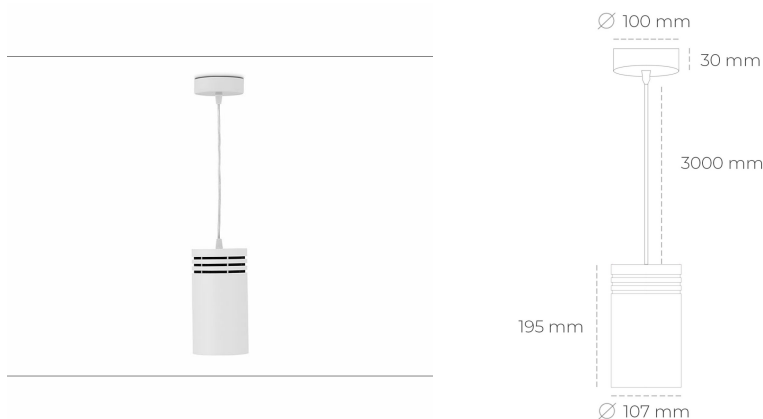

DOWNLIGHT LIDER Z 835 23W 38° WHITE | ON/OFF

LED	COB
Light colour	3500 [K] |
CRI	80
Led chip flux	3340 [lm]
Luminous flux	3006 [lm]
System power	23 [W]
Luminaire Efficiency	131 [lm/W]
Beam angle	38°
Controller	ON/OFF
MacAdam	3 SDCM

Downlight LED

Suspended LED downlight. Aluminium housing. Plastic cover included. Available in white, black and grey. Any RAL palette colour available on enquiry. Power cord - 300cm. Reflector beams available: 15°, 23° 38°, 34° and 60°. Maximum power is 31W.

LUMINAIRE

Weight	1,17 [kg]
Protection rating IP , IK , class	IP 20, IK 1,
Luminaire colour	WHITE
Cover	Plastic
Operating voltage	220-240V 50-60Hz

Note: All data are typical values. Tolerance of measurements +/-10% System features may change with product improvements due to technical advances.

OPTIONS

RAL colours on inquiry, honeycomb louver on inquiry , Casambi on inquiry, DALI on inquiry, Phase-cut dimming on inquiry.

Generated: 16.07.2024

+48 32 388 80 00

www.cora.pl
cora@cora.pl

Street: Ignatza Hakuby 18
41-914 Bytom, Polska