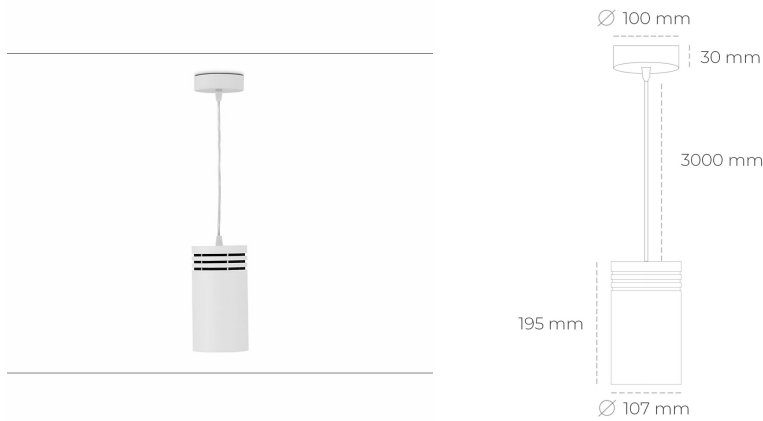

DOWNLIGHT LIDER Z 835 25W 23° WHITE | ON/OFF

Article number: N202-K0003-RF835-H5-G23-ZA02_650-S1-###

LED	COB
Light colour	3500 [K]
CRI	80
Led chip flux	3618 [lm]
Luminous flux	3256 [lm]
System power	25 [W]
Luminaire Efficiency	130 [lm/W]
Beam angle	23°
Controller	ON/OFF
MacAdam	3 SDCM

Downlight LED

Suspended LED downlight. Aluminium housing. Plastic cover included. Available in white, black and grey. Any RAL palette colour available on enquiry. Power cord - 300cm. Reflector beams available: 15°, 23° 38°, 34° and 60°. Maximum power is 31W.

LUMINAIRE

Weight	1,17 [kg]
Protection rating IP , IK , class	IP 20, IK 1,
Luminaire colour	WHITE
Cover	Plastic
Operating voltage	220-240V 50-60Hz

Note: All data are typical values. Tolerance of measurements +/-10% System features may change with product improvements due to technical advances.