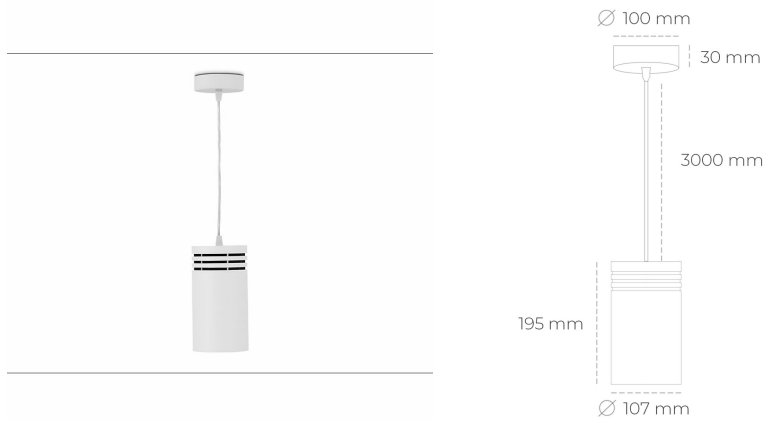

DOWNLIGHT LIDER Z 835 23W 23° WHITE | ON/OFF

Article number: N202-K0003-RF835-H5-G23-ZA02_600-S1-###

LED	COB
Light colour	3500 [K]
CRI	80
Led chip flux	3340 [lm]
Luminous flux	3006 [lm]
System power	23 [W]
Luminaire Efficiency	131 [lm/W]
Beam angle	23°
Controller	ON/OFF
MacAdam	3 SDCM

Downlight LED

Suspended LED downlight. Aluminium housing. Plastic cover included. Available in white, black and grey. Any RAL palette colour available on enquiry. Power cord - 300cm. Reflector beams available: 15°, 23° 38°, 34° and 60°. Maximum power is 31W.

LUMINAIRE

Weight	1,17 [kg]
Protection rating IP , IK , class	IP 20, IK 1,
Luminaire colour	WHITE
Cover	Plastic
Operating voltage	220-240V 50-60Hz

Note: All data are typical values. Tolerance of measurements +/-10% System features may change with product improvements due to technical advances.