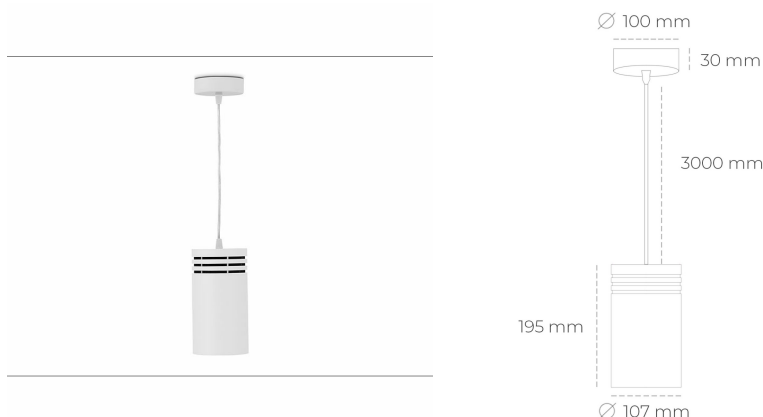

DOWNLIGHT LIDER Z 830 31W 60° WHITE | ON/OFF

LED	COB
Light colour	3000 [K] |
CRI	80
Led chip flux	4355 [lm]
Luminous flux	3919 [lm]
System power	31 [W]
Luminaire Efficiency	126 [lm/W]
Beam angle	60°
Controller	ON/OFF
MacAdam	3 SDCM

Downlight LED

Suspended LED downlight. Aluminium housing. Plastic cover included. Available in white, black and grey. Any RAL palette colour available on enquiry. Power cord - 300cm. Reflector beams available: 15°, 23° 38°, 34° and 60°. Maximum power is 31W.

LUMINAIRE

Weight	1,17 [kg]
Protection rating IP , IK , class	IP 20, IK 1,
Luminaire colour	WHITE
Cover	Plastic
Operating voltage	220-240V 50-60Hz

Note: All data are typical values. Tolerance of measurements +/-10% System features may change with product improvements due to technical advances.

OPTIONS

RAL colours on inquiry, honeycomb louver on inquiry , Casambi on inquiry, DALI on inquiry, Phase-cut dimming on inquiry.

Generated: 26.06.2024

+48 32 388 80 00

www.cora.pl
cora@cora.pl

Street: Ignatza Hakuby 18
41-914 Bytom, Polska