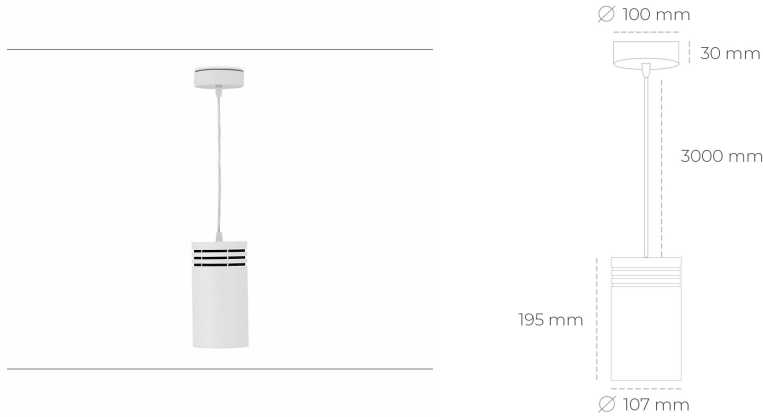

## DOWNLIGHT LIDER Z 830 27W 60° WHITE | ON/OFF

Article number: N202-K0003-RF830-H5-G60-ZA02\_700-S1-###

LED	COB
Light colour	3000 [K]
CRI	80
Led chip flux	3811 [lm]
Luminous flux	3429 [lm]
System power	27 [W]
Luminaire Efficiency	127 [lm/W]
Beam angle	60°
Controller	ON/OFF
MacAdam	3 SDCM

### Downlight LED

Suspended LED downlight. Aluminium housing. Plastic cover included. Available in white, black and grey. Any RAL palette colour available on enquiry. Power cord - 300cm. Reflector beams available: 15°, 23° 38°, 34° and 60°. Maximum power is 31W.

### LUMINAIRE

Weight	1,17 [kg]
Protection rating IP , IK , class	IP 20, IK 1,
Luminaire colour	WHITE
Cover	Plastic
Operating voltage	220-240V 50-60Hz

Note: All data are typical values. Tolerance of measurements +/-10% System features may change with product improvements due to technical advances.