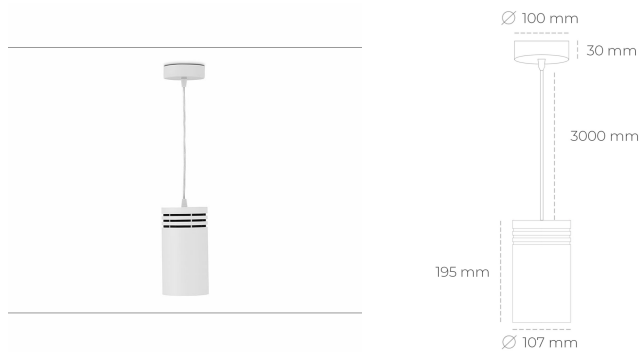

DOWNLIGHT LIDER Z 830 19W 60° WHITE | ON/OFF

Article number: N202-K0003-RF830-H5-G60-ZA01_500-S1-###

LED	COB
Light colour	3000 [K]
CRI	80
Led chip flux	2722 [lm]
Luminous flux	2449 [lm]
System power	19 [W]
Luminaire Efficiency	129 [lm/W]
Beam angle	60°
Controller	ON/OFF
MacAdam	3 SDCM

Downlight LED

Suspended LED downlight. Aluminium housing. Plastic cover included. Available in white, black and grey. Any RAL palette colour available on enquiry. Power cord - 300cm. Reflector beams available: 15°, 23° 38°, 34° and 60°. Maximum power is 31W.

LUMINAIRE

Weight	1.17 [kg]
Protection rating IP , IK , class	IP 20, IK 1,
Luminaire colour	WHITE
Cover	Plastic
Operating voltage	220-240V 50-60Hz

Note: All data are typical values. Tolerance of measurements +/-10%
System features may change with product improvements due to technical advances.