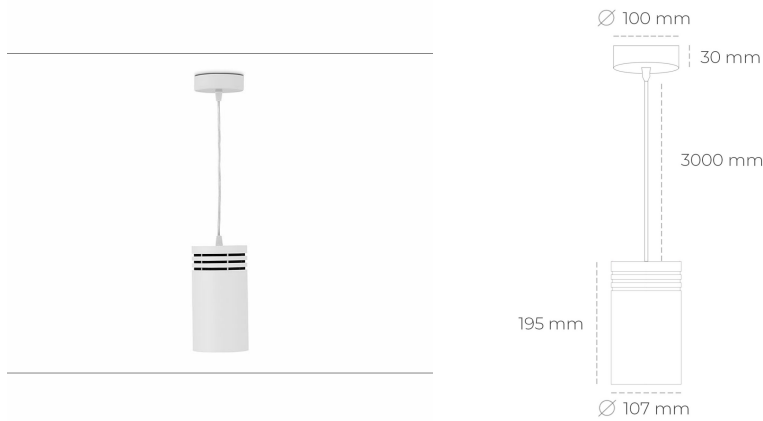

DOWNLIGHT LIDER Z 830 10W 60° WHITE | ON/OFF

Article number: N202-K0003-RF830-H5-G60-ZA01_250-S1-###

LED	COB
Light colour	3000 [K]
CRI	80
Led chip flux	1361 [lm]
Luminous flux	1224 [lm]
System power	10 [W]
Luminaire Efficiency	122 [lm/W]
Beam angle	60°
Controller	ON/OFF
MacAdam	3 SDCM

Downlight LED

Suspended LED downlight. Aluminium housing. Plastic cover included. Available in white, black and grey. Any RAL palette colour available on enquiry. Power cord - 300cm. Reflector beams available: 15°, 23° 38°, 34° and 60°. Maximum power is 31W.

LUMINAIRE

Weight	1,17 [kg]
Protection rating IP , IK , class	IP 20, IK 1,
Luminaire colour	WHITE
Cover	Plastic
Operating voltage	220-240V 50-60Hz

Note: All data are typical values. Tolerance of measurements +/-10% System features may change with product improvements due to technical advances.