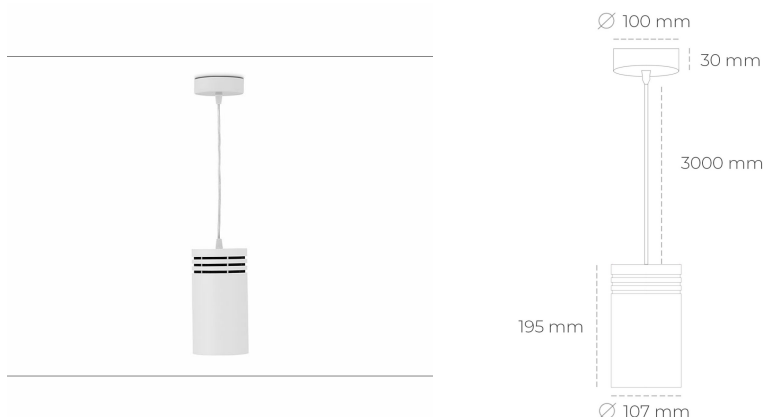

DOWNLIGHT LIDER Z 830 31W 45° WHITE | ON/OFF

LED	COB
Light colour	3000 [K] |
CRI	80
Led chip flux	4355 [lm]
Luminous flux	3919 [lm]
System power	31 [W]
Luminaire Efficiency	126 [lm/W]
Beam angle	45°
Controller	ON/OFF
MacAdam	3 SDCM

Downlight LED

Suspended LED downlight. Aluminium housing. Plastic cover included. Available in white, black and grey. Any RAL palette colour available on enquiry. Power cord - 300cm. Reflector beams available: 15°, 23° 38°, 34° and 60°. Maximum power is 31W.

LUMINAIRE

Weight	1,17 [kg]
Protection rating IP , IK , class	IP 20, IK 1,
Luminaire colour	Plastic
Cover	220-240V 50-60Hz
Operating voltage	

Note: All data are typical values. Tolerance of measurements +/-10% System features may change with product improvements due to technical advances.

OPTIONS

RAL colours on inquiry, honeycomb louver on inquiry , Casambi on inquiry, DALI on inquiry, Phase-cut dimming on inquiry.

Generated: 17.09.2024

+48 32 388 80 00

www.cora.pl
cora@cora.pl

Street: Ignatza Hakuby 18
41-914 Bytom, Polska