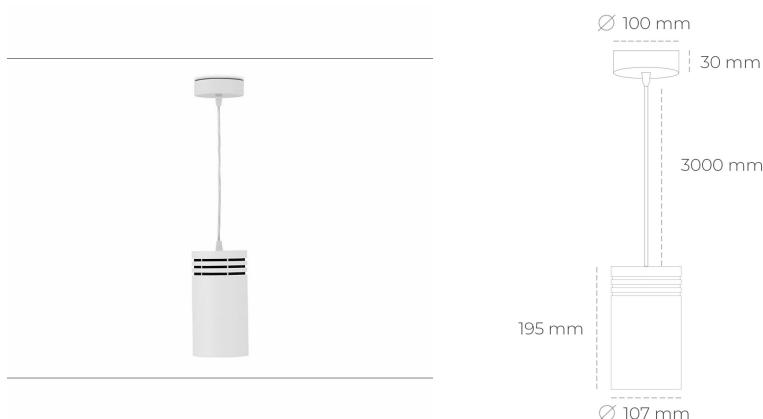

DOWNLIGHT LIDER Z 830 25W 38° WHITE | ON/OFF

LED	COB
Light colour	3000 [K] |
CRI	80
Led chip flux	3538 [lm]
Luminous flux	3184 [lm]
System power	25 [W]
Luminaire Efficiency	127 [lm/W]
Beam angle	38°
Controller	ON/OFF
MacAdam	3 SDCM

Downlight LED

Suspended LED downlight. Aluminium housing. Plastic cover included. Available in white, black and grey. Any RAL palette colour available on enquiry. Power cord - 300cm. Reflector beams available: 15°, 23° 38°, 34° and 60°. Maximum power is 31W.

LUMINAIRE

Weight	1,17 [kg]
Protection rating IP , IK , class	IP 20, IK 1,
Luminaire colour	WHITE
Cover	Plastic
Operating voltage	220-240V 50-60Hz

Note: All data are typical values. Tolerance of measurements +/-10% System features may change with product improvements due to technical advances.

OPTIONS

RAL colours on inquiry, honeycomb louver on inquiry , Casambi on inquiry, DALI on inquiry, Phase-cut dimming on inquiry.

Generated: 26.06.2024

+48 32 388 80 00

www.cora.pl
cora@cora.pl

Street: Ignatza Hakuby 18
41-914 Bytom, Polska