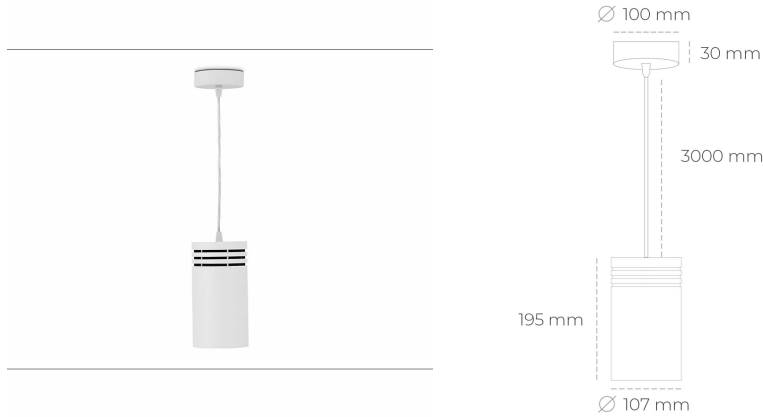

DOWNLIGHT LIDER Z 830 31W 23° WHITE | ON/OFF

Article number: N202-K0003-RF830-H5-G23-ZA03_800-S1-###

LED	COB
Light colour	3000 [K]
CRI	80
Led chip flux	4355 [lm]
Luminous flux	3919 [lm]
System power	31 [W]
Luminaire Efficiency	126 [lm/W]
Beam angle	23°
Controller	ON/OFF
MacAdam	3 SDCM

Downlight LED

Suspended LED downlight. Aluminium housing. Plastic cover included. Available in white, black and grey. Any RAL palette colour available on enquiry. Power cord - 300cm. Reflector beams available: 15°, 23° 38°, 34° and 60°. Maximum power is 31W.

LUMINAIRE

Weight	1,17 [kg]
Protection rating IP , IK , class	IP 20, IK 1,
Luminaire colour	WHITE
Cover	Plastic
Operating voltage	220-240V 50-60Hz

Note: All data are typical values. Tolerance of measurements +/-10% System features may change with product improvements due to technical advances.