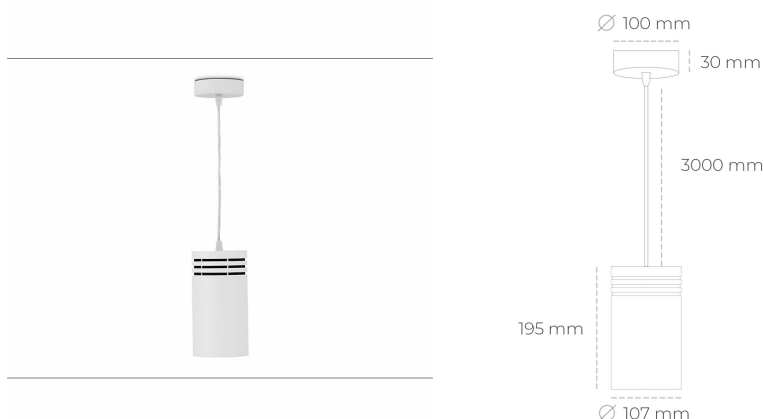

DOWNLIGHT LIDER Z 830 21W 15° WHITE | ON/OFF

LED	COB
Light colour	3000 [K] |
CRI	80
Led chip flux	2994 [lm]
Luminous flux	2694 [lm]
System power	21 [W]
Luminaire Efficiency	128 [lm/W]
Beam angle	15°
Controller	ON/OFF
MacAdam	3 SDCM

Downlight LED

Suspended LED downlight. Aluminium housing. Plastic cover included. Available in white, black and grey. Any RAL palette colour available on enquiry. Power cord - 300cm. Reflector beams available: 15°, 23° 38°, 34° and 60°. Maximum power is 31W.

LUMINAIRE

Weight	1,17 [kg]
Protection rating IP , IK , class	IP 20, IK 1,
Luminaire colour	WHITE
Cover	Plastic
Operating voltage	220-240V 50-60Hz

Note: All data are typical values. Tolerance of measurements +/-10% System features may change with product improvements due to technical advances.

OPTIONS

RAL colours on inquiry, honeycomb louver on inquiry , Casambi on inquiry, DALI on inquiry, Phase-cut dimming on inquiry.

Generated: 26.06.2024

+48 32 388 80 00

www.cora.pl
cora@cora.pl

Street: Ignatza Hakuby 18
41-914 Bytom, Polska