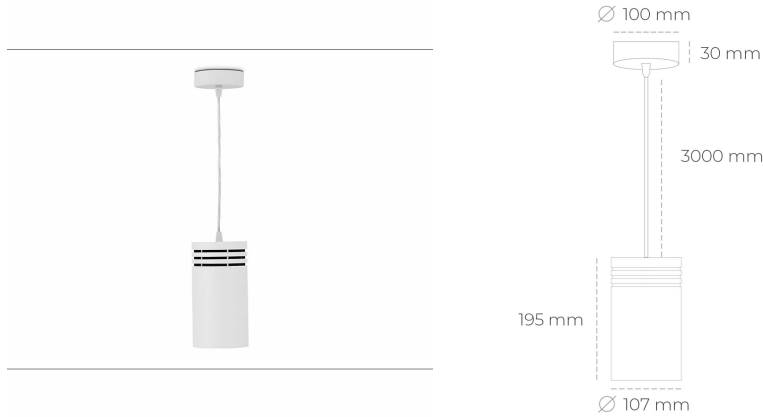

DOWNLIGHT LIDER Z 827 25W 60° WHITE | ON/OFF

Article number: N202-K0003-RF827-H5-G60-ZA02_650-S1-###

LED	COB
Light colour	2700 [K]
CRI	80
Led chip flux	3502 [lm]
Luminous flux	3151 [lm]
System power	25 [W]
Luminaire Efficiency	126 [lm/W]
Beam angle	60°
Controller	ON/OFF
MacAdam	3 SDCM

Downlight LED

Suspended LED downlight. Aluminium housing. Plastic cover included. Available in white, black and grey. Any RAL palette colour available on enquiry. Power cord - 300cm. Reflector beams available: 15°, 23° 38°, 34° and 60°. Maximum power is 31W.

LUMINAIRE

Weight	1,17 [kg]
Protection rating IP , IK , class	IP 20, IK 1,
Luminaire colour	Plastic
Cover	220-240V 50-60Hz
Operating voltage	

Note: All data are typical values. Tolerance of measurements +/-10% System features may change with product improvements due to technical advances.