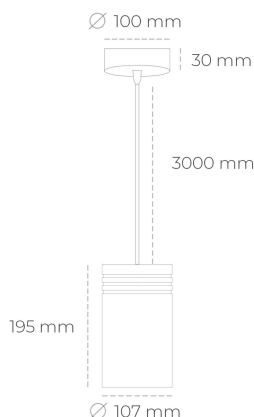

DOWNLIGHT LIDER Z 827 23W 45° WHITE | ON/OFF

LED	COB
Light colour	2700 [K] |
CRI	80
Led chip flux	3233 [lm]
Luminous flux	2909 [lm]
System power	23 [W]
Luminaire Efficiency	126 [lm/W]
Beam angle	45°
Controller	ON/OFF
MacAdam	3 SDCM

Downlight LED

Suspended LED downlight. Aluminium housing. Plastic cover included. Available in white, black and grey. Any RAL palette colour available on enquiry. Power cord - 300cm. Reflector beams available: 15°, 23° 38°, 34° and 60°. Maximum power is 31W.

LUMINAIRE

Weight	1,17 [kg]
Protection rating IP , IK , class	IP 20, IK 1,
Luminaire colour	WHITE
Cover	Plastic
Operating voltage	220-240V 50-60Hz

Note: All data are typical values. Tolerance of measurements +/-10% System features may change with product improvements due to technical advances.

OPTIONS

RAL colours on inquiry, honeycomb louver on inquiry , Casambi on inquiry, DALI on inquiry, Phase-cut dimming on inquiry.

Generated: 26.06.2024

+48 32 388 80 00

www.cora.pl
cora@cora.pl

Street: Ignatza Hakuby 18
41-914 Bytom, Polska