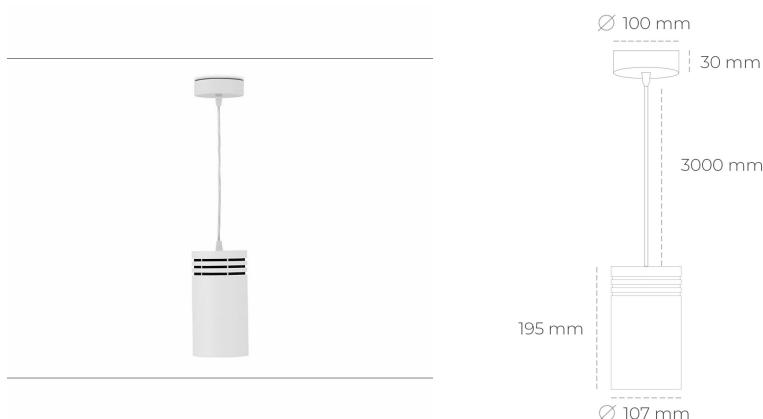

DOWNLIGHT LIDER Z 827 10W 45° WHITE | ON/OFF

LED	COB
Light colour	2700 [K] |
CRI	80
Led chip flux	1347 [lm]
Luminous flux	1212 [lm]
System power	10 [W]
Luminaire Efficiency	121 [lm/W]
Beam angle	45°
Controller	ON/OFF
MacAdam	3 SDCM

Downlight LED

Suspended LED downlight. Aluminium housing. Plastic cover included. Available in white, black and grey. Any RAL palette colour available on enquiry. Power cord - 300cm. Reflector beams available: 15°, 23° 38°, 34° and 60°. Maximum power is 31W.

LUMINAIRE

Weight	1,17 [kg]
Protection rating IP , IK , class	IP 20, IK 1,
Luminaire colour	Plastic
Cover	220-240V 50-60Hz
Operating voltage	

Note: All data are typical values. Tolerance of measurements +/-10% System features may change with product improvements due to technical advances.

OPTIONS

RAL colours on inquiry, honeycomb louver on inquiry , Casambi on inquiry, DALI on inquiry, Phase-cut dimming on inquiry.

Generated: 17.09.2024

+48 32 388 80 00

www.cora.pl
cora@cora.pl

Street: Ignatza Hakuby 18
41-914 Bytom, Polska