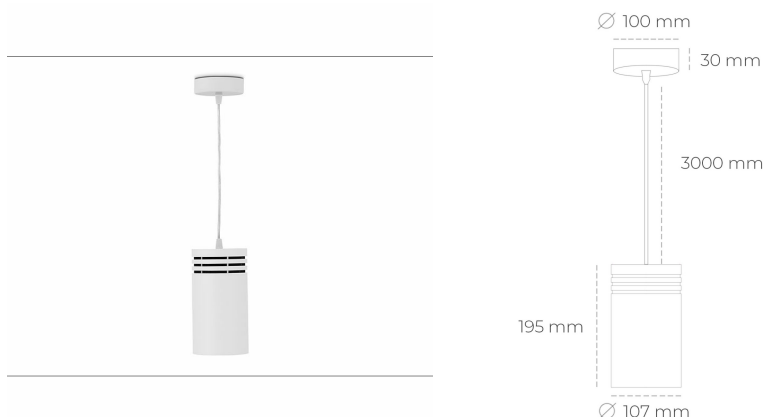

DOWNLIGHT LIDER Z 827 23W 38° WHITE | ON/OFF

LED	COB
Light colour	2700 [K] |
CRI	80
Led chip flux	3233 [lm]
Luminous flux	2909 [lm]
System power	23 [W]
Luminaire Efficiency	126 [lm/W]
Beam angle	38°
Controller	ON/OFF
MacAdam	3 SDCM

Downlight LED

Suspended LED downlight. Aluminium housing. Plastic cover included. Available in white, black and grey. Any RAL palette colour available on enquiry. Power cord - 300cm. Reflector beams available: 15°, 23° 38°, 34° and 60°. Maximum power is 31W.

LUMINAIRE

Weight	1,17 [kg]
Protection rating IP , IK , class	IP 20, IK 1,
Luminaire colour	WHITE
Cover	Plastic
Operating voltage	220-240V 50-60Hz

Note: All data are typical values. Tolerance of measurements +/-10% System features may change with product improvements due to technical advances.

OPTIONS

RAL colours on inquiry, honeycomb louver on inquiry , Casambi on inquiry, DALI on inquiry, Phase-cut dimming on inquiry.

Generated: 29.06.2024

+48 32 388 80 00

www.cora.pl
cora@cora.pl

Street: Ignatza Hakuby 18
41-914 Bytom, Polska