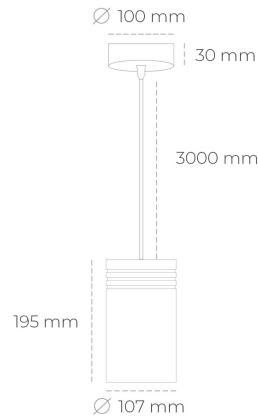

DOWNLIGHT LIDER Z 827 19W 38° WHITE | ON/OFF

Article number: N202-K0003-RF827-H5-G38-ZA01_500-S1-###

LED	COB
Light colour	2700 [K]
CRI	80
Led chip flux	2694 [lm]
Luminous flux	2424 [lm]
System power	19 [W]
Luminaire Efficiency	128 [lm/W]
Beam angle	38°
Controller	ON/OFF
MacAdam	3 SDCM

Downlight LED

Suspended LED downlight. Aluminium housing. Plastic cover included. Available in white, black and grey. Any RAL palette colour available on enquiry. Power cord - 300cm. Reflector beams available: 15°, 23° 38°, 34° and 60°. Maximum power is 31W.

LUMINAIRE

Weight	1,17 [kg]
Protection rating IP , IK , class	IP 20, IK 1,
Luminaire colour	WHITE
Cover	Plastic
Operating voltage	220-240V 50-60Hz

Note: All data are typical values. Tolerance of measurements +/-10% System features may change with product improvements due to technical advances.