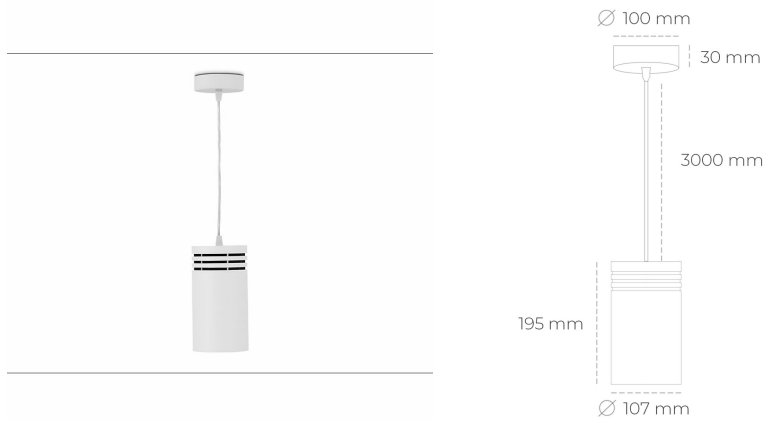

DOWNLIGHT LIDER Z 827 13W 38° WHITE | ON/OFF

Article number: N202-K0003-RF827-H5-G38-ZA01_350-S1-###

LED	COB
Light colour	2700 [K]
CRI	80
Led chip flux	1886 [lm]
Luminous flux	1697 [lm]
System power	13 [W]
Luminaire Efficiency	131 [lm/W]
Beam angle	38°
Controller	ON/OFF
MacAdam	3 SDCM

Downlight LED

Suspended LED downlight. Aluminium housing. Plastic cover included. Available in white, black and grey. Any RAL palette colour available on enquiry. Power cord - 300cm. Reflector beams available: 15°, 23° 38°, 34° and 60°. Maximum power is 31W.

LUMINAIRE

Weight	1,17 [kg]
Protection rating IP , IK , class	IP 20, IK 1,
Luminaire colour	WHITE
Cover	Plastic
Operating voltage	220-240V 50-60Hz

Note: All data are typical values. Tolerance of measurements +/-10% System features may change with product improvements due to technical advances.