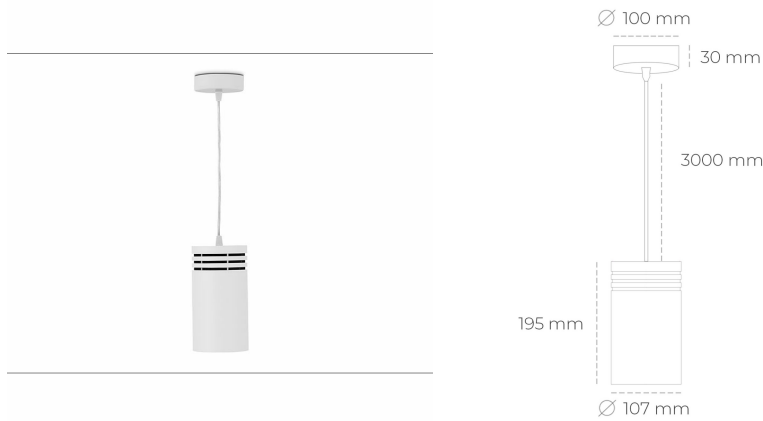

DOWNLIGHT LIDER Z 827 31W 23° WHITE | ON/OFF

Article number: N202-K0003-RF827-H5-G23-ZA03_800-S1-###

LED	COB
Light colour	2700 [K]
CRI	80
Led chip flux	4311 [lm]
Luminous flux	3879 [lm]
System power	31 [W]
Luminaire Efficiency	125 [lm/W]
Beam angle	23°
Controller	ON/OFF
MacAdam	3 SDCM

Downlight LED

Suspended LED downlight. Aluminium housing. Plastic cover included. Available in white, black and grey. Any RAL palette colour available on enquiry. Power cord - 300cm. Reflector beams available: 15°, 23° 38°, 34° and 60°. Maximum power is 31W.

LUMINAIRE

Weight	1,17 [kg]
Protection rating IP , IK , class	IP 20, IK 1,
Luminaire colour	WHITE
Cover	Plastic
Operating voltage	220-240V 50-60Hz

Note: All data are typical values. Tolerance of measurements +/-10% System features may change with product improvements due to technical advances.