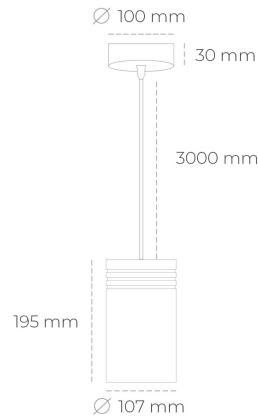

DOWNLIGHT LIDER Z 827 27W 23° WHITE | ON/OFF

Article number: N202-K0003-RF827-H5-G23-ZA02_700-S1-###

LED	COB
Light colour	2700 [K]
CRI	80
Led chip flux	3772 [lm]
Luminous flux	3394 [lm]
System power	27 [W]
Luminaire Efficiency	126 [lm/W]
Beam angle	23°
Controller	ON/OFF
MacAdam	3 SDCM

Downlight LED

Suspended LED downlight. Aluminium housing. Plastic cover included. Available in white, black and grey. Any RAL palette colour available on enquiry. Power cord - 300cm. Reflector beams available: 15°, 23° 38°, 34° and 60°. Maximum power is 31W.

LUMINAIRE

Weight	1,17 [kg]
Protection rating IP , IK , class	IP 20, IK 1,
Luminaire colour	WHITE
Cover	Plastic
Operating voltage	220-240V 50-60Hz

Note: All data are typical values. Tolerance of measurements +/-10% System features may change with product improvements due to technical advances.