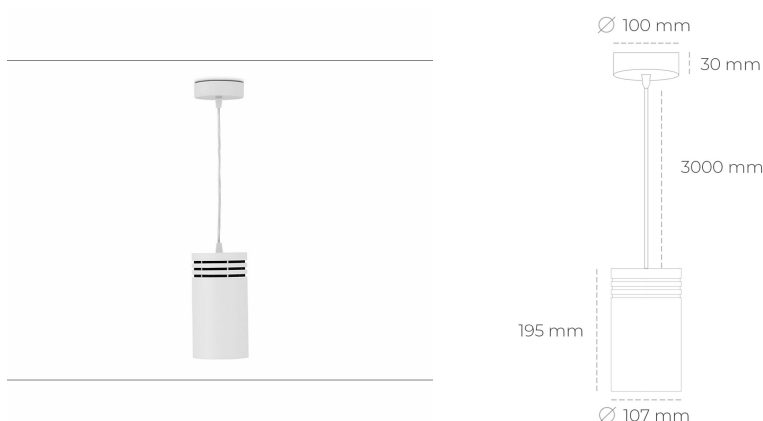

DOWNLIGHT LIDER Z 827 10W 23° WHITE | ON/OFF

LED	COB
Light colour	2700 [K] |
CRI	80
Led chip flux	1347 [lm]
Luminous flux	1212 [lm]
System power	10 [W]
Luminaire Efficiency	121 [lm/W]
Beam angle	23°
Controller	ON/OFF
MacAdam	3 SDCM

Downlight LED

Suspended LED downlight. Aluminium housing. Plastic cover included. Available in white, black and grey. Any RAL palette colour available on enquiry. Power cord - 300cm. Reflector beams available: 15°, 23° 38°, 34° and 60°. Maximum power is 31W.

LUMINAIRE

Weight	1,17 [kg]
Protection rating IP , IK , class	IP 20, IK 1,
Luminaire colour	Plastic
Cover	220-240V 50-60Hz
Operating voltage	

Note: All data are typical values. Tolerance of measurements +/-10% System features may change with product improvements due to technical advances.

OPTIONS

RAL colours on inquiry, honeycomb louver on inquiry , Casambi on inquiry, DALI on inquiry, Phase-cut dimming on inquiry.

Generated: 17.09.2024

+48 32 388 80 00

www.cora.pl
cora@cora.pl

Street: Ignatza Hakuby 18
41-914 Bytom, Polska