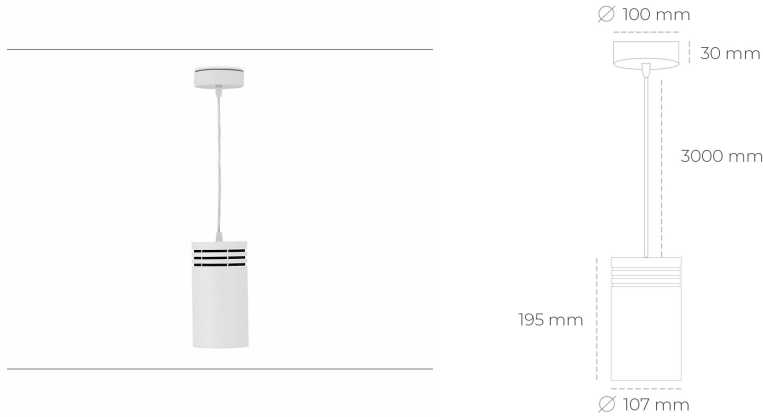

DOWNLIGHT LIDER Z 827 23W 15° WHITE | ON/OFF

Article number: N202-K0003-RF827-H5-G15-ZA02_600-S1-###

LED	COB
Light colour	2700 [K]
CRI	80
Led chip flux	3233 [lm]
Luminous flux	2909 [lm]
System power	23 [W]
Luminaire Efficiency	126 [lm/W]
Beam angle	15°
Controller	ON/OFF
MacAdam	3 SDCM

Downlight LED

Suspended LED downlight. Aluminium housing. Plastic cover included. Available in white, black and grey. Any RAL palette colour available on enquiry. Power cord - 300cm. Reflector beams available: 15°, 23° 38°, 34° and 60°. Maximum power is 31W.

LUMINAIRE

Weight	1,17 [kg]
Protection rating IP , IK , class	IP 20, IK 1,
Luminaire colour	WHITE
Cover	Plastic
Operating voltage	220-240V 50-60Hz

Note: All data are typical values. Tolerance of measurements +/-10% System features may change with product improvements due to technical advances.