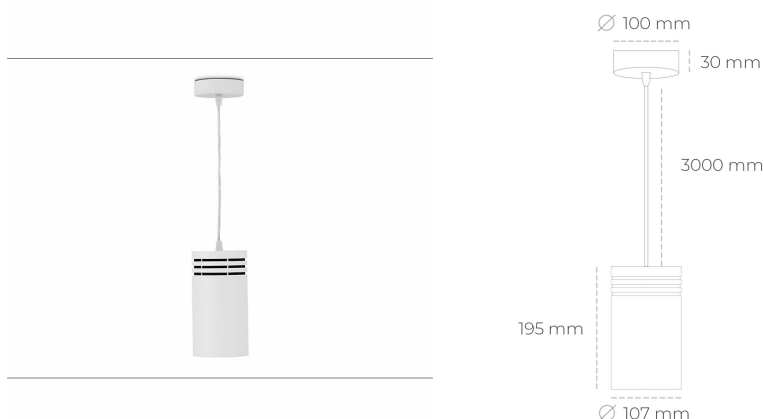

DOWNLIGHT LIDER Z 827 21W 15° WHITE | ON/OFF

LED	COB
Light colour	2700 [K] |
CRI	80
Led chip flux	2963 [lm]
Luminous flux	2666 [lm]
System power	21 [W]
Luminaire Efficiency	127 [lm/W]
Beam angle	15°
Controller	ON/OFF
MacAdam	3 SDCM

Downlight LED

Suspended LED downlight. Aluminium housing. Plastic cover included. Available in white, black and grey. Any RAL palette colour available on enquiry. Power cord - 300cm. Reflector beams available: 15°, 23° 38°, 34° and 60°. Maximum power is 31W.

LUMINAIRE

Weight	1,17 [kg]
Protection rating IP , IK , class	IP 20, IK 1,
Luminaire colour	WHITE
Cover	Plastic
Operating voltage	220-240V 50-60Hz

Note: All data are typical values. Tolerance of measurements +/-10% System features may change with product improvements due to technical advances.

OPTIONS

RAL colours on inquiry, honeycomb louver on inquiry , Casambi on inquiry, DALI on inquiry, Phase-cut dimming on inquiry.

Generated: 26.06.2024

+48 32 388 80 00

www.cora.pl
cora@cora.pl

Street: Ignatza Hakuby 18
41-914 Bytom, Polska