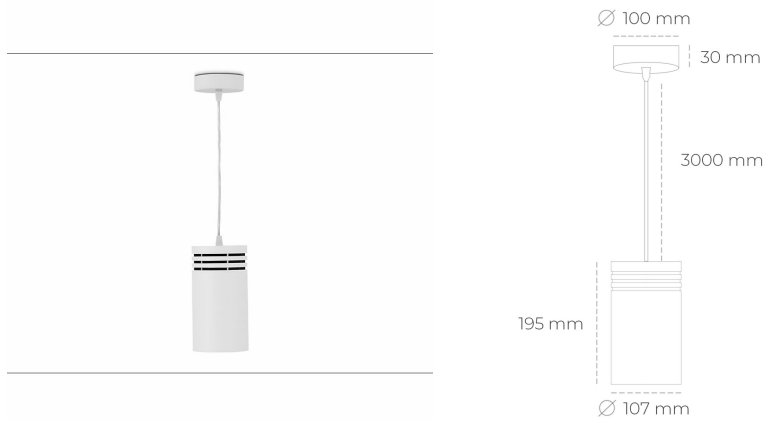

## DOWNLIGHT LIDER Z 827 13W 15° WHITE | ON/OFF

Article number: N202-K0003-RF827-H5-G15-ZA01\_350-S1-###

LED	COB
Light colour	2700 [K]
CRI	80
Led chip flux	1886 [lm]
Luminous flux	1697 [lm]
System power	13 [W]
Luminaire Efficiency	131 [lm/W]
Beam angle	15°
Controller	ON/OFF
MacAdam	3 SDCM

### Downlight LED

Suspended LED downlight. Aluminium housing. Plastic cover included. Available in white, black and grey. Any RAL palette colour available on enquiry. Power cord - 300cm. Reflector beams available: 15°, 23° 38°, 34° and 60°. Maximum power is 31W.

### LUMINAIRE

Weight	1,17 [kg]
Protection rating IP , IK , class	IP 20, IK 1,
Luminaire colour	WHITE
Cover	Plastic
Operating voltage	220-240V 50-60Hz

Note: All data are typical values. Tolerance of measurements +/-10% System features may change with product improvements due to technical advances.