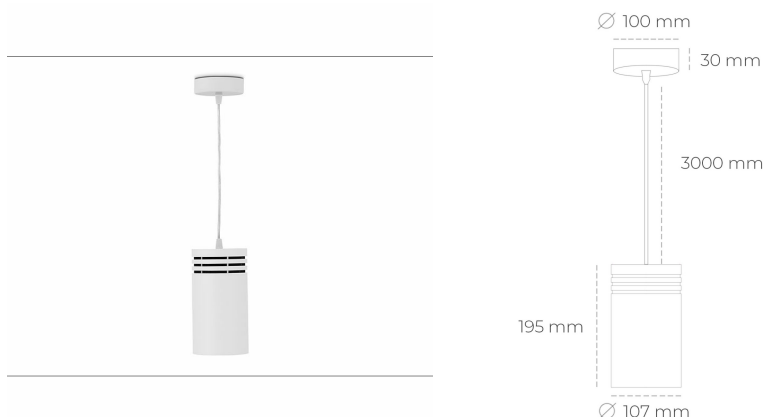

DOWNLIGHT LIDER Z 940 25W 38° WHITE PREMIUM WHITE ON/OFF

LED	COB
Light colour	4000 [K] PREMIUM WHITE
CRI	90
Led chip flux	3398 [lm]
Luminous flux	3058 [lm]
System power	25 [W]
Luminaire Efficiency	122 [lm/W]
Beam angle	38°
Controller	ON/OFF
MacAdam	3 SDCM

Downlight LED

Suspended LED downlight. Aluminium housing. Plastic cover included. Available in white, black and grey. Any RAL palette colour available on enquiry. Power cord - 300cm. Reflector beams available: 15°, 23° 38°, 34° and 60°. Maximum power is 31W.

LUMINAIRE

Weight	1,17 [kg]
Protection rating IP , IK , class	IP 20, IK 1,
Luminaire colour	Plastic
Cover	220-240V 50-60Hz
Operating voltage	

Note: All data are typical values. Tolerance of measurements +/-10% System features may change with product improvements due to technical advances.

OPTIONS

RAL colours on inquiry, honeycomb louver on inquiry , Casambi on inquiry, DALI on inquiry, Phase-cut dimming on inquiry.

Generated: 17.09.2024

+48 32 388 80 00

www.cora.pl
cora@cora.pl

Street: Ignatza Hakuby 18
41-914 Bytom, Polska