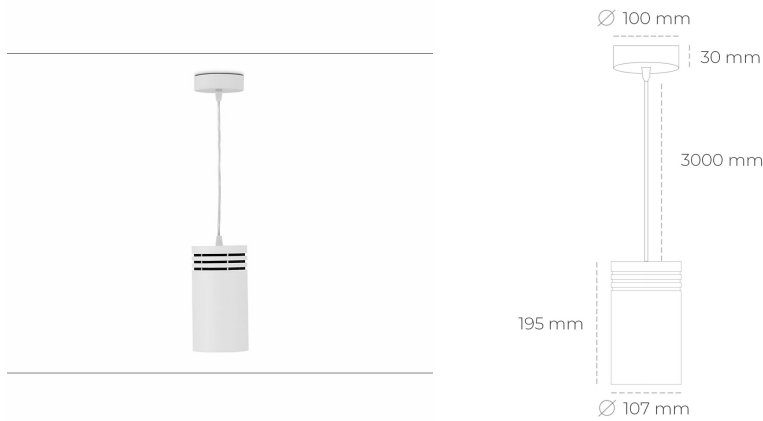

DOWNLIGHT LIDER Z 930 31W 60° WHITE PREMIUM COLOR ON/OFF

Article number: N202-K0003-PC930-HA-G60-ZA03_800-S1-###

LED	COB
Light colour	3000 [K] PREMIUM COLOR
CRI	90
Led chip flux	3317 [lm]
Luminous flux	2985 [lm]
System power	31 [W]
Luminaire Efficiency	96 [lm/W]
Beam angle	60°
Controller	ON/OFF
MacAdam	3 SDCM

Downlight LED

Suspended LED downlight. Aluminium housing. Plastic cover included. Available in white, black and grey. Any RAL palette colour available on enquiry. Power cord - 300cm. Reflector beams available: 15°, 23° 38°, 34° and 60°. Maximum power is 31W.

LUMINAIRE

Weight	1,17 [kg]
Protection rating IP , IK , class	IP 20, IK 1,
Luminaire colour	Plastic
Cover	220-240V 50-60Hz
Operating voltage	

Note: All data are typical values. Tolerance of measurements +/-10% System features may change with product improvements due to technical advances.