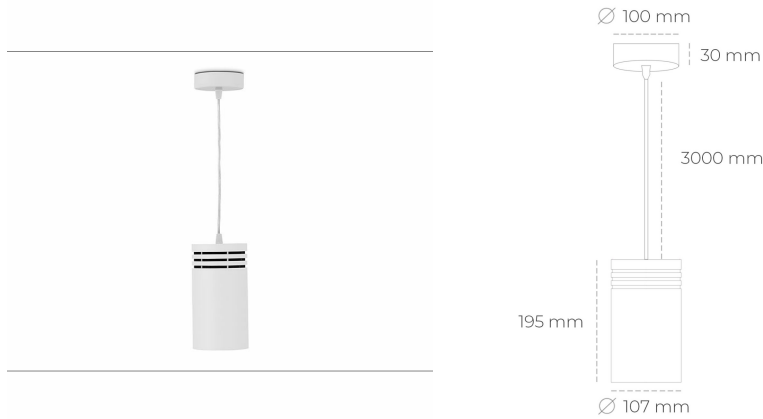

## DOWNLIGHT LIDER Z 930 21W 60° WHITE PREMIUM COLOR ON/OFF

Article number: N202-K0003-PC930-HA-G60-ZA02\_550-S1-###

LED	COB
Light colour	3000 [K] PREMIUM COLOR
CRI	90
Led chip flux	2396 [lm]
Luminous flux	2156 [lm]
System power	21 [W]
Luminaire Efficiency	103 [lm/W]
Beam angle	60°
Controller	ON/OFF
MacAdam	3 SDCM

### Downlight LED

Suspended LED downlight. Aluminium housing. Plastic cover included. Available in white, black and grey. Any RAL palette colour available on enquiry. Power cord - 300cm. Reflector beams available: 15°, 23° 38°, 34° and 60°. Maximum power is 31W.

### LUMINAIRE

Weight	1,17 [kg]
Protection rating IP , IK , class	IP 20, IK 1,
Luminaire colour	WHITE
Cover	Plastic
Operating voltage	220-240V 50-60Hz

Note: All data are typical values. Tolerance of measurements +/-10% System features may change with product improvements due to technical advances.