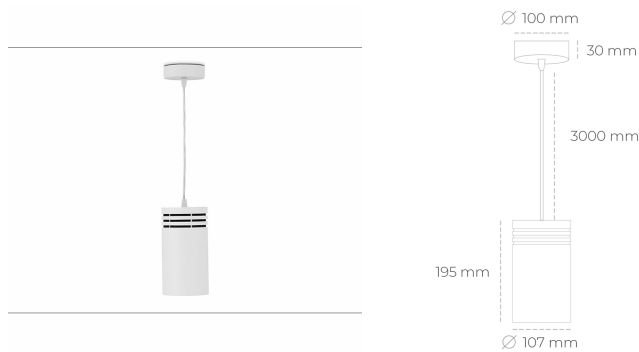

# DOWNLIGHT LIDER Z 930 23W 38° WHITE PREMIUM COLOR ON/OFF

Article number: N202-K0003-PC930-HA-G38-ZA02\_600-S1-###

LED	COB
Light colour	3000 [K] PREMIUM COLOR
CRI	
Led chip flux	90
Luminous flux	2588 [lm]
System power	2329 [lm]
Luminaire Efficiency	23 [W]
Beam angle	101 [lm/W]
Controller	38°
MacAdam	ON/OFF  3 SDCM

## Downlight LED

Suspended LED downlight. Aluminium housing. Plastic cover included. Available in white, black and grey. Any RAL palette colour available on enquiry. Power cord - 300cm. Reflector beams available: 15°, 23° 38°, 34° and 60°. Maximum power is 31W.

## LUMINAIRE

Weight	0.87 [kg]
Protection rating IP , IK , class	IP 20, IK 1,
Luminaire colour	WHITE
Cover	Plastic
Operating voltage	220-240V 50-60Hz

Note: All data are typical values. Tolerance of measurements +/-10%  
System features may change with product improvements due to technical advances.