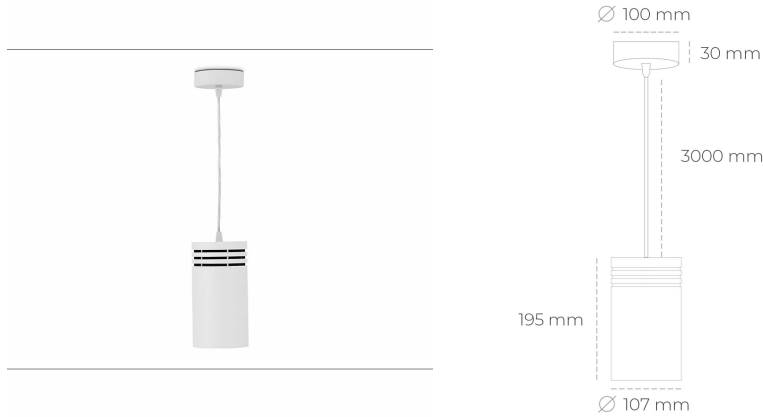

## DOWNLIGHT LIDER Z 930 23W 15° WHITE PREMIUM COLOR ON/OFF

Article number: N202-K0003-PC930-HA-G15-ZA02\_600-S1-###

LED	COB
Light colour	3000 [K] PREMIUM COLOR
CRI	90
Led chip flux	2588 [lm]
Luminous flux	2329 [lm]
System power	23 [W]
Luminaire Efficiency	101 [lm/W]
Beam angle	15°
Controller	ON/OFF
MacAdam	3 SDCM

### Downlight LED

Suspended LED downlight. Aluminium housing. Plastic cover included. Available in white, black and grey. Any RAL palette colour available on enquiry. Power cord - 300cm. Reflector beams available: 15°, 23° 38°, 34° and 60°. Maximum power is 31W.

### LUMINAIRE

Weight	1,17 [kg]
Protection rating IP , IK , class	IP 20, IK 1,
Luminaire colour	Plastic
Cover	220-240V 50-60Hz
Operating voltage	

Note: All data are typical values. Tolerance of measurements +/-10% System features may change with product improvements due to technical advances.