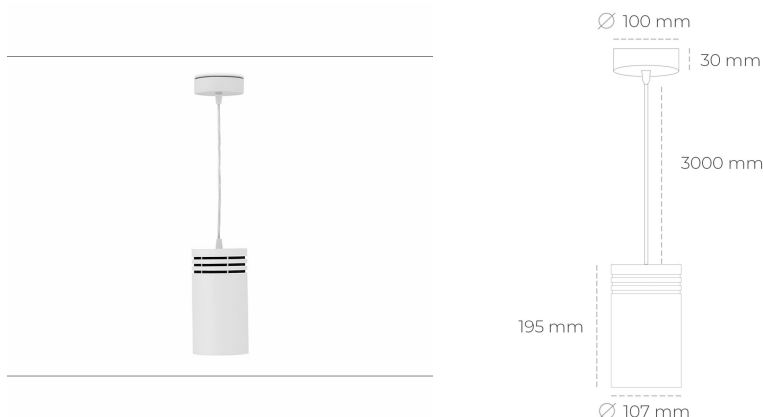

DOWNLIGHT LIDER Z 930 23W 45° WHITE CRI97 ON/OFF

LED	COB
Light colour	3000 [K] CRI97
CRI	90
Led chip flux	2601 [lm]
Luminous flux	2340 [lm]
System power	23 [W]
Luminaire Efficiency	102 [lm/W]
Beam angle	45°
Controller	ON/OFF
MacAdam	3 SDCM

Downlight LED

Suspended LED downlight. Aluminium housing. Plastic cover included. Available in white, black and grey. Any RAL palette colour available on enquiry. Power cord - 300cm. Reflector beams available: 15°, 23° 38°, 34° and 60°. Maximum power is 31W.

LUMINAIRE

Weight	1,17 [kg]
Protection rating IP , IK , class	IP 20, IK 1,
Luminaire colour	Plastic
Cover	220-240V 50-60Hz
Operating voltage	

Note: All data are typical values. Tolerance of measurements +/-10% System features may change with product improvements due to technical advances.

OPTIONS

RAL colours on inquiry, honeycomb louver on inquiry , Casambi on inquiry, DALI on inquiry, Phase-cut dimming on inquiry.

Generated: 17.09.2024

+48 32 388 80 00

www.cora.pl
cora@cora.pl

Street: Ignatza Hakuby 18
41-914 Bytom, Polska