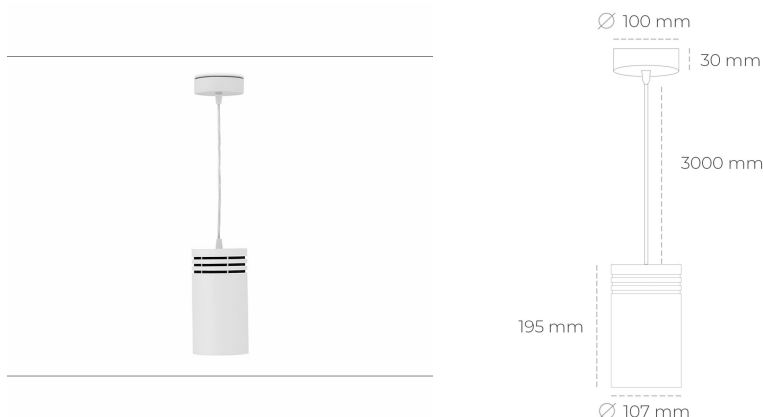

DOWNLIGHT LIDER Z 930 21W 45° WHITE CRI97 ON/OFF

LED	COB
Light colour	3000 [K] CRI97
CRI	90
Led chip flux	2402 [lm]
Luminous flux	2161 [lm]
System power	21 [W]
Luminaire Efficiency	103 [lm/W]
Beam angle	45°
Controller	ON/OFF
MacAdam	3 SDCM

Downlight LED

Suspended LED downlight. Aluminium housing. Plastic cover included. Available in white, black and grey. Any RAL palette colour available on enquiry. Power cord - 300cm. Reflector beams available: 15°, 23° 38°, 34° and 60°. Maximum power is 31W.

LUMINAIRE

Weight	1,17 [kg]
Protection rating IP , IK , class	IP 20, IK 1,
Luminaire colour	WHITE
Cover	Plastic
Operating voltage	220-240V 50-60Hz

Note: All data are typical values. Tolerance of measurements +/-10% System features may change with product improvements due to technical advances.

OPTIONS

RAL colours on inquiry, honeycomb louver on inquiry , Casambi on inquiry, DALI on inquiry, Phase-cut dimming on inquiry.

Generated: 16.07.2024

+48 32 388 80 00

www.cora.pl
cora@cora.pl

Street: Ignatza Hakuby 18
41-914 Bytom, Polska