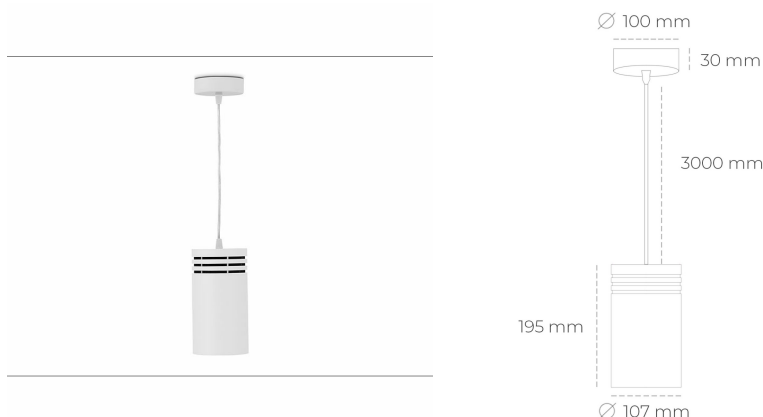

DOWNLIGHT LIDER Z 930 21W 15° WHITE CRI97 ON/OFF

LED	COB
Light colour	3000 [K] CRI97
CRI	90
Led chip flux	2402 [lm]
Luminous flux	2161 [lm]
System power	21 [W]
Luminaire Efficiency	103 [lm/W]
Beam angle	15°
Controller	ON/OFF
MacAdam	3 SDCM

Downlight LED

Suspended LED downlight. Aluminium housing. Plastic cover included. Available in white, black and grey. Any RAL palette colour available on enquiry. Power cord - 300cm. Reflector beams available: 15°, 23° 38°, 34° and 60°. Maximum power is 31W.

LUMINAIRE

Weight	1,17 [kg]
Protection rating IP , IK , class	IP 20, IK 1,
Luminaire colour	WHITE
Cover	Plastic
Operating voltage	220-240V 50-60Hz

Note: All data are typical values. Tolerance of measurements +/-10% System features may change with product improvements due to technical advances.

OPTIONS

RAL colours on inquiry, honeycomb louver on inquiry , Casambi on inquiry, DALI on inquiry, Phase-cut dimming on inquiry.

Generated: 16.07.2024

+48 32 388 80 00

www.cora.pl
cora@cora.pl

Street: Ignatza Hakuby 18
41-914 Bytom, Polska