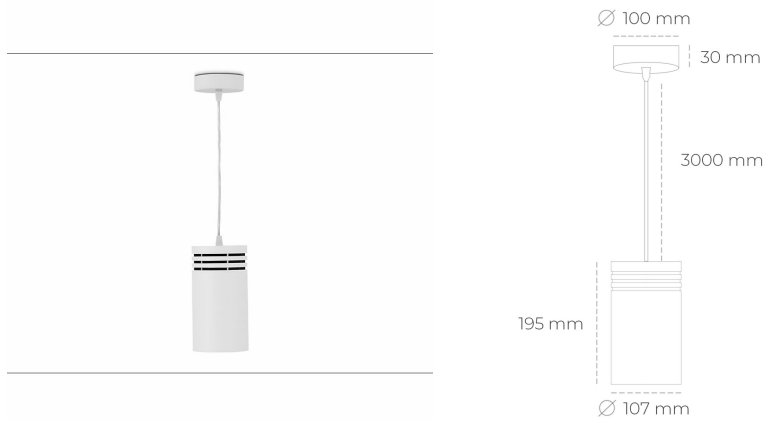

DOWNLIGHT LIDER Z 935 23W 60° WHITE PREMIUM WHITE ON/OFF

Article number: N202-K0003-HE935-HA-G60-ZA02_600-S1-###

LED	COB
Light colour	3500 [K] PREMIUM WHITE
CRI	90
Led chip flux	3513 [lm]
Luminous flux	3161 [lm]
System power	23 [W]
Luminaire Efficiency	137 [lm/W]
Beam angle	60°
Controller	ON/OFF
MacAdam	3 SDCM

Downlight LED

Suspended LED downlight. Aluminium housing. Plastic cover included. Available in white, black and grey. Any RAL palette colour available on enquiry. Power cord - 300cm. Reflector beams available: 15°, 23° 38°, 34° and 60°. Maximum power is 31W.

LUMINAIRE

Weight	1,17 [kg]
Protection rating IP , IK , class	IP 20, IK 1,
Luminaire colour	Plastic
Cover	220-240V 50-60Hz
Operating voltage	

Note: All data are typical values. Tolerance of measurements +/-10% System features may change with product improvements due to technical advances.