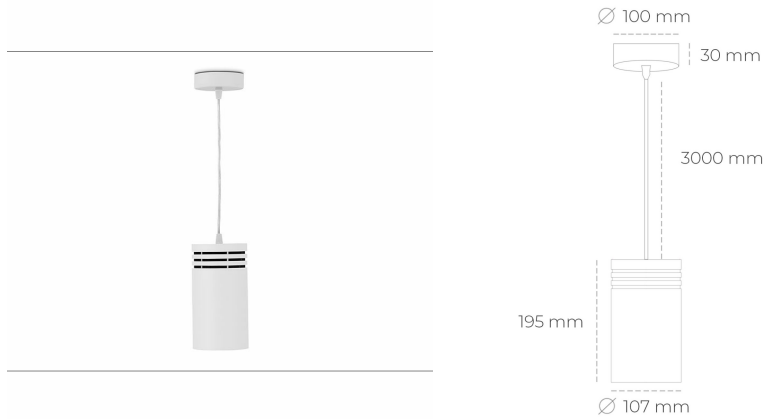

## DOWNLIGHT LIDER Z 935 20W 45° WHITE PREMIUM WHITE ON/OFF

Article number: N202-K0003-HE935-HA-G45-ZA01\_500-S1-###

LED	COB
Light colour	3500 [K] PREMIUM WHITE
CRI	90
Led chip flux	2973 [lm]
Luminous flux	2675 [lm]
System power	20 [W]
Luminaire Efficiency	134 [lm/W]
Beam angle	45°
Controller	ON/OFF
MacAdam	3 SDCM

### Downlight LED

Suspended LED downlight. Aluminium housing. Plastic cover included. Available in white, black and grey. Any RAL palette colour available on enquiry. Power cord - 300cm. Reflector beams available: 15°, 23° 38°, 34° and 60°. Maximum power is 31W.

### LUMINAIRE

Weight	1,17 [kg]
Protection rating IP , IK , class	IP 20, IK 1,
Luminaire colour	WHITE
Cover	Plastic
Operating voltage	220-240V 50-60Hz

Note: All data are typical values. Tolerance of measurements +/-10% System features may change with product improvements due to technical advances.