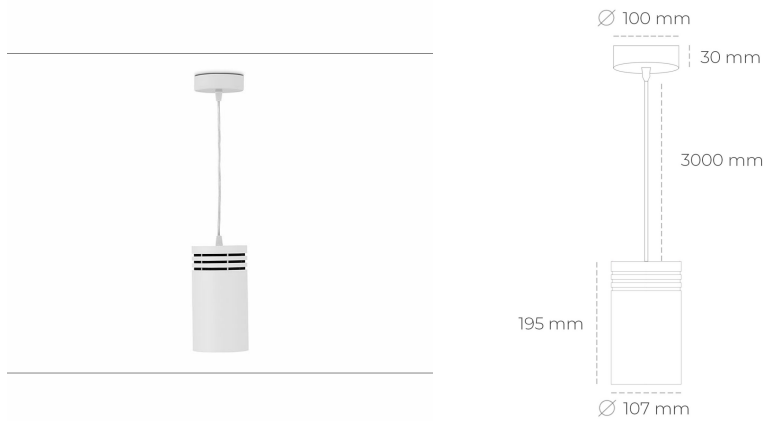

DOWNLIGHT LIDER Z 935 11W 45° WHITE PREMIUM WHITE ON/OFF

Article number: N202-K0003-HE935-HA-G45-ZA01_250-S1-###

LED	COB
Light colour	3500 [K] PREMIUM WHITE
CRI	90
Led chip flux	1545 [lm]
Luminous flux	1390 [lm]
System power	11 [W]
Luminaire Efficiency	126 [lm/W]
Beam angle	45°
Controller	ON/OFF
MacAdam	3 SDCM

Downlight LED

Suspended LED downlight. Aluminium housing. Plastic cover included. Available in white, black and grey. Any RAL palette colour available on enquiry. Power cord - 300cm. Reflector beams available: 15°, 23° 38°, 34° and 60°. Maximum power is 31W.

LUMINAIRE

Weight	1,17 [kg]
Protection rating IP , IK , class	IP 20, IK 1,
Luminaire colour	WHITE
Cover	Plastic
Operating voltage	220-240V 50-60Hz

Note: All data are typical values. Tolerance of measurements +/-10% System features may change with product improvements due to technical advances.