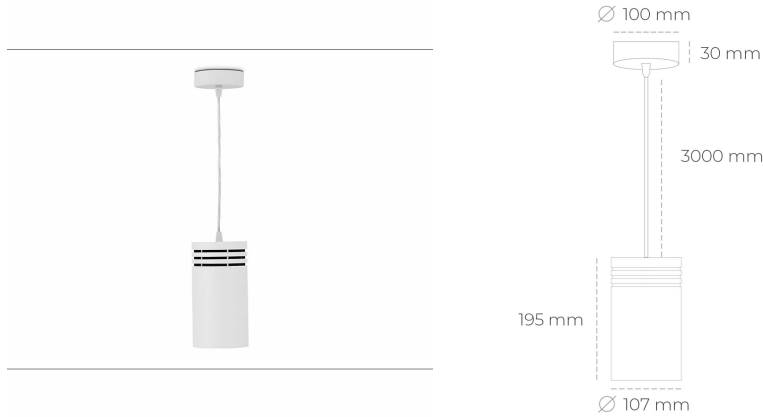

DOWNLIGHT LIDER Z 935 23W 38° WHITE PREMIUM WHITE ON/OFF

Article number: N202-K0003-HE935-HA-G38-ZA02_600-S1-###

LED	COB
Light colour	3500 [K] PREMIUM WHITE
CRI	90
Led chip flux	3513 [lm]
Luminous flux	3161 [lm]
System power	23 [W]
Luminaire Efficiency	137 [lm/W]
Beam angle	38°
Controller	ON/OFF
MacAdam	3 SDCM

Downlight LED

Suspended LED downlight. Aluminium housing. Plastic cover included. Available in white, black and grey. Any RAL palette colour available on enquiry. Power cord - 300cm. Reflector beams available: 15°, 23° 38°, 34° and 60°. Maximum power is 31W.

LUMINAIRE

Weight	1,17 [kg]
Protection rating IP , IK , class	IP 20, IK 1,
Luminaire colour	WHITE
Cover	Plastic
Operating voltage	220-240V 50-60Hz

Note: All data are typical values. Tolerance of measurements +/-10% System features may change with product improvements due to technical advances.