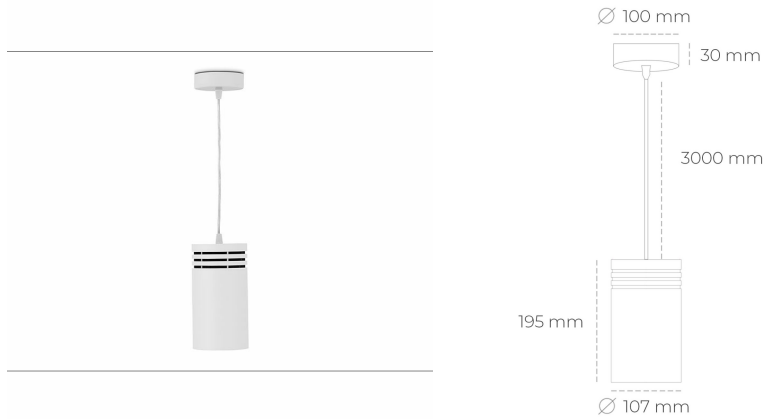

## DOWNLIGHT LIDER Z 935 27W 15° WHITE PREMIUM WHITE ON/OFF

Article number: N202-K0003-HE935-HA-G15-ZA02\_700-S1-###

LED	COB
Light colour	3500 [K] PREMIUM WHITE
CRI	90
Led chip flux	4038 [lm]
Luminous flux	3634 [lm]
System power	27 [W]
Luminaire Efficiency	135 [lm/W]
Beam angle	15°
Controller	ON/OFF
MacAdam	3 SDCM

### Downlight LED

Suspended LED downlight. Aluminium housing. Plastic cover included. Available in white, black and grey. Any RAL palette colour available on enquiry. Power cord - 300cm. Reflector beams available: 15°, 23° 38°, 34° and 60°. Maximum power is 31W.

### LUMINAIRE

Weight	1,17 [kg]
Protection rating IP , IK , class	IP 20, IK 1,
Luminaire colour	WHITE
Cover	Plastic
Operating voltage	220-240V 50-60Hz

Note: All data are typical values. Tolerance of measurements +/-10% System features may change with product improvements due to technical advances.