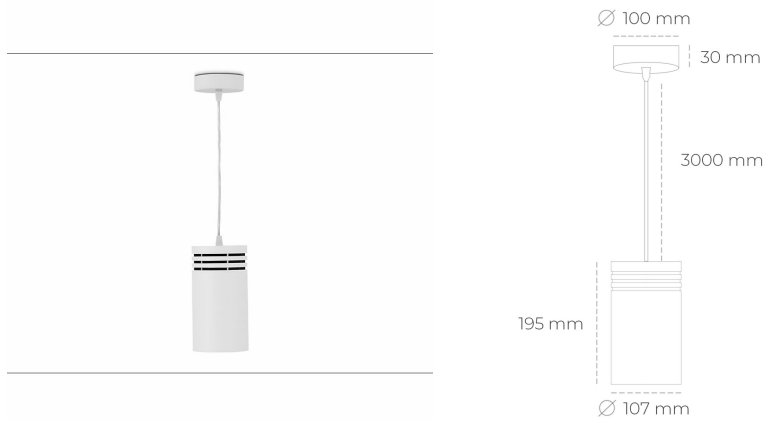

## DOWNLIGHT LIDER Z 935 21W 15° WHITE PREMIUM WHITE ON/OFF

Article number: N202-K0003-HE935-HA-G15-ZA02\_550-S1-###

LED	COB
Light colour	3500 [K] PREMIUM WHITE
CRI	90
Led chip flux	3245 [lm]
Luminous flux	2920 [lm]
System power	21 [W]
Luminaire Efficiency	139 [lm/W]
Beam angle	15°
Controller	ON/OFF
MacAdam	3 SDCM

### Downlight LED

Suspended LED downlight. Aluminium housing. Plastic cover included. Available in white, black and grey. Any RAL palette colour available on enquiry. Power cord - 300cm. Reflector beams available: 15°, 23° 38°, 34° and 60°. Maximum power is 31W.

### LUMINAIRE

Weight	1,17 [kg]
Protection rating IP , IK , class	IP 20, IK 1,
Luminaire colour	WHITE
Cover	Plastic
Operating voltage	220-240V 50-60Hz

Note: All data are typical values. Tolerance of measurements +/-10% System features may change with product improvements due to technical advances.