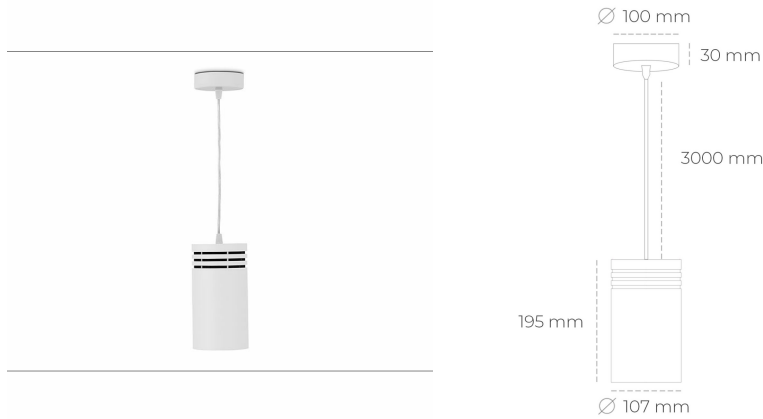

DOWNLIGHT LIDER Z 930 27W 60° WHITE PREMIUM WHITE ON/OFF

Article number: N202-K0003-HE930-HA-G60-ZA02_700-S1-###

LED	COB
Light colour	3000 [K] PREMIUM WHITE
CRI	90
Led chip flux	3911 [lm]
Luminous flux	3519 [lm]
System power	27 [W]
Luminaire Efficiency	130 [lm/W]
Beam angle	60°
Controller	ON/OFF
MacAdam	3 SDCM

Downlight LED

Suspended LED downlight. Aluminium housing. Plastic cover included. Available in white, black and grey. Any RAL palette colour available on enquiry. Power cord - 300cm. Reflector beams available: 15°, 23° 38°, 34° and 60°. Maximum power is 31W.

LUMINAIRE

Weight	1,17 [kg]
Protection rating IP , IK , class	IP 20, IK 1,
Luminaire colour	WHITE
Cover	Plastic
Operating voltage	220-240V 50-60Hz

Note: All data are typical values. Tolerance of measurements +/-10% System features may change with product improvements due to technical advances.