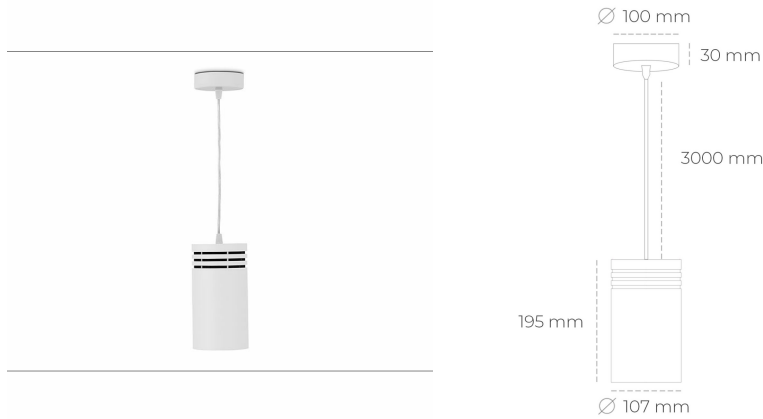

## DOWNLIGHT LIDER Z 930 31W 45° WHITE PREMIUM WHITE ON/OFF

Article number: N202-K0003-HE930-HA-G45-ZA03\_800-S1-###

LED	COB
Light colour	3000 [K] PREMIUM WHITE
CRI	90
Led chip flux	3911 [lm]
Luminous flux	3519 [lm]
System power	31 [W]
Luminaire Efficiency	114 [lm/W]
Beam angle	45°
Controller	ON/OFF
MacAdam	3 SDCM

### Downlight LED

Suspended LED downlight. Aluminium housing. Plastic cover included. Available in white, black and grey. Any RAL palette colour available on enquiry. Power cord - 300cm. Reflector beams available: 15°, 23° 38°, 34° and 60°. Maximum power is 31W.

### LUMINAIRE

Weight	1,17 [kg]
Protection rating IP , IK , class	IP 20, IK 1,
Luminaire colour	WHITE
Cover	Plastic
Operating voltage	220-240V 50-60Hz

Note: All data are typical values. Tolerance of measurements +/-10% System features may change with product improvements due to technical advances.