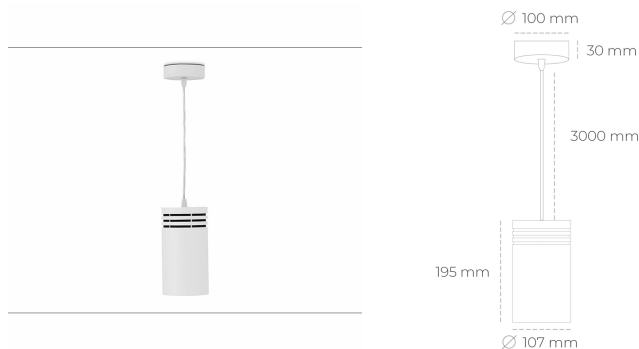

# DOWNLIGHT LIDER Z 930 25W 45° WHITE PREMIUM WHITE ON/OFF

Article number: N202-K0003-HE930-HA-G45-ZA02\_650-S1-###

LED	COB
Light colour	3000 [K] PREMIUM WHITE
CRI	
Led chip flux	90
Luminous flux	3659 [lm]
System power	3293 [lm]
Luminaire Efficiency	25 [W]
Beam angle	132 [lm/W]
Controller	45°
MacAdam	ON/OFF 3 SDCM

## Downlight LED

Suspended LED downlight. Aluminium housing. Plastic cover included. Available in white, black and grey. Any RAL palette colour available on enquiry. Power cord - 300cm. Reflector beams available: 15°, 23° 38°, 34° and 60°. Maximum power is 31W.

## LUMINAIRE

Weight	1.17 [kg]
Protection rating IP , IK , class	IP 20, IK 1,
Luminaire colour	WHITE
Cover	Plastic
Operating voltage	220-240V 50-60Hz

Note: All data are typical values. Tolerance of measurements +/-10%  
System features may change with product improvements due to technical advances.