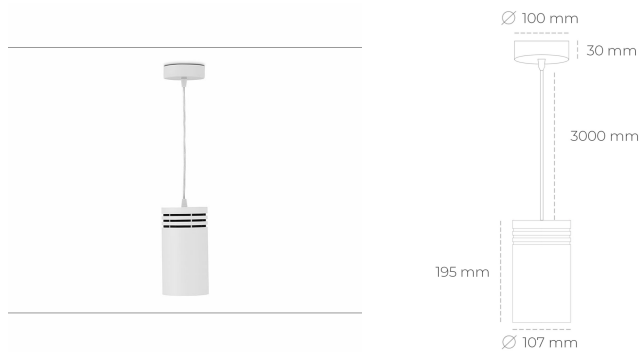

DOWNLIGHT LIDER Z 930 23W 38° WHITE PREMIUM WHITE ON/OFF

Article number: N202-K0003-HE930-HA-G38-ZA02_600-S1-###

| | |
|----------------------|------------------------------|
| LED | COB |
| Light colour | 3000 [K] PREMIUM WHITE |
| CRI | |
| Led chip flux | 90 |
| Luminous flux | 3403 [lm] |
| System power | 3062 [lm] |
| Luminaire Efficiency | 23 [W] |
| Beam angle | 133 [lm/W] |
| Controller | 38° |
| MacAdam | ON/OFF 3 SDCM |

Downlight LED

Suspended LED downlight. Aluminium housing. Plastic cover included. Available in white, black and grey. Any RAL palette colour available on enquiry. Power cord - 300cm. Reflector beams available: 15°, 23° 38°, 34° and 60°. Maximum power is 31W.

LUMINAIRE

| | |
|-----------------------------------|------------------|
| Weight | 0.87 [kg] |
| Protection rating IP , IK , class | IP 20, IK 1, |
| Luminaire colour | WHITE |
| Cover | Plastic |
| Operating voltage | 220-240V 50-60Hz |